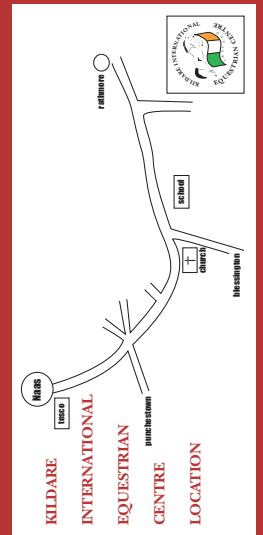

Welcome to Kildare International Equestrian Centre, an exciting new facility located at Winterdown Stud, Rathmore, Naas, close to Punchestown Racecourse.

WHO WE ARE

At Kildare International we strive to provide a world-class equestrian venue that showcases the spectrum of equestrian disciplines. We are proud to be home to a centre of excellence for training of riders to the highest standards. We encourage personal and sporting development in a professional and friendly atmosphere. All animals in our centre are treated with respect and provided with excellent care.

WHAT WE OFFER

Kildare International is set in 65 acres of rolling farmland. Our family run establishment offers some of the finest facilities in Ireland including one of the largest indoor arenas in Europe.